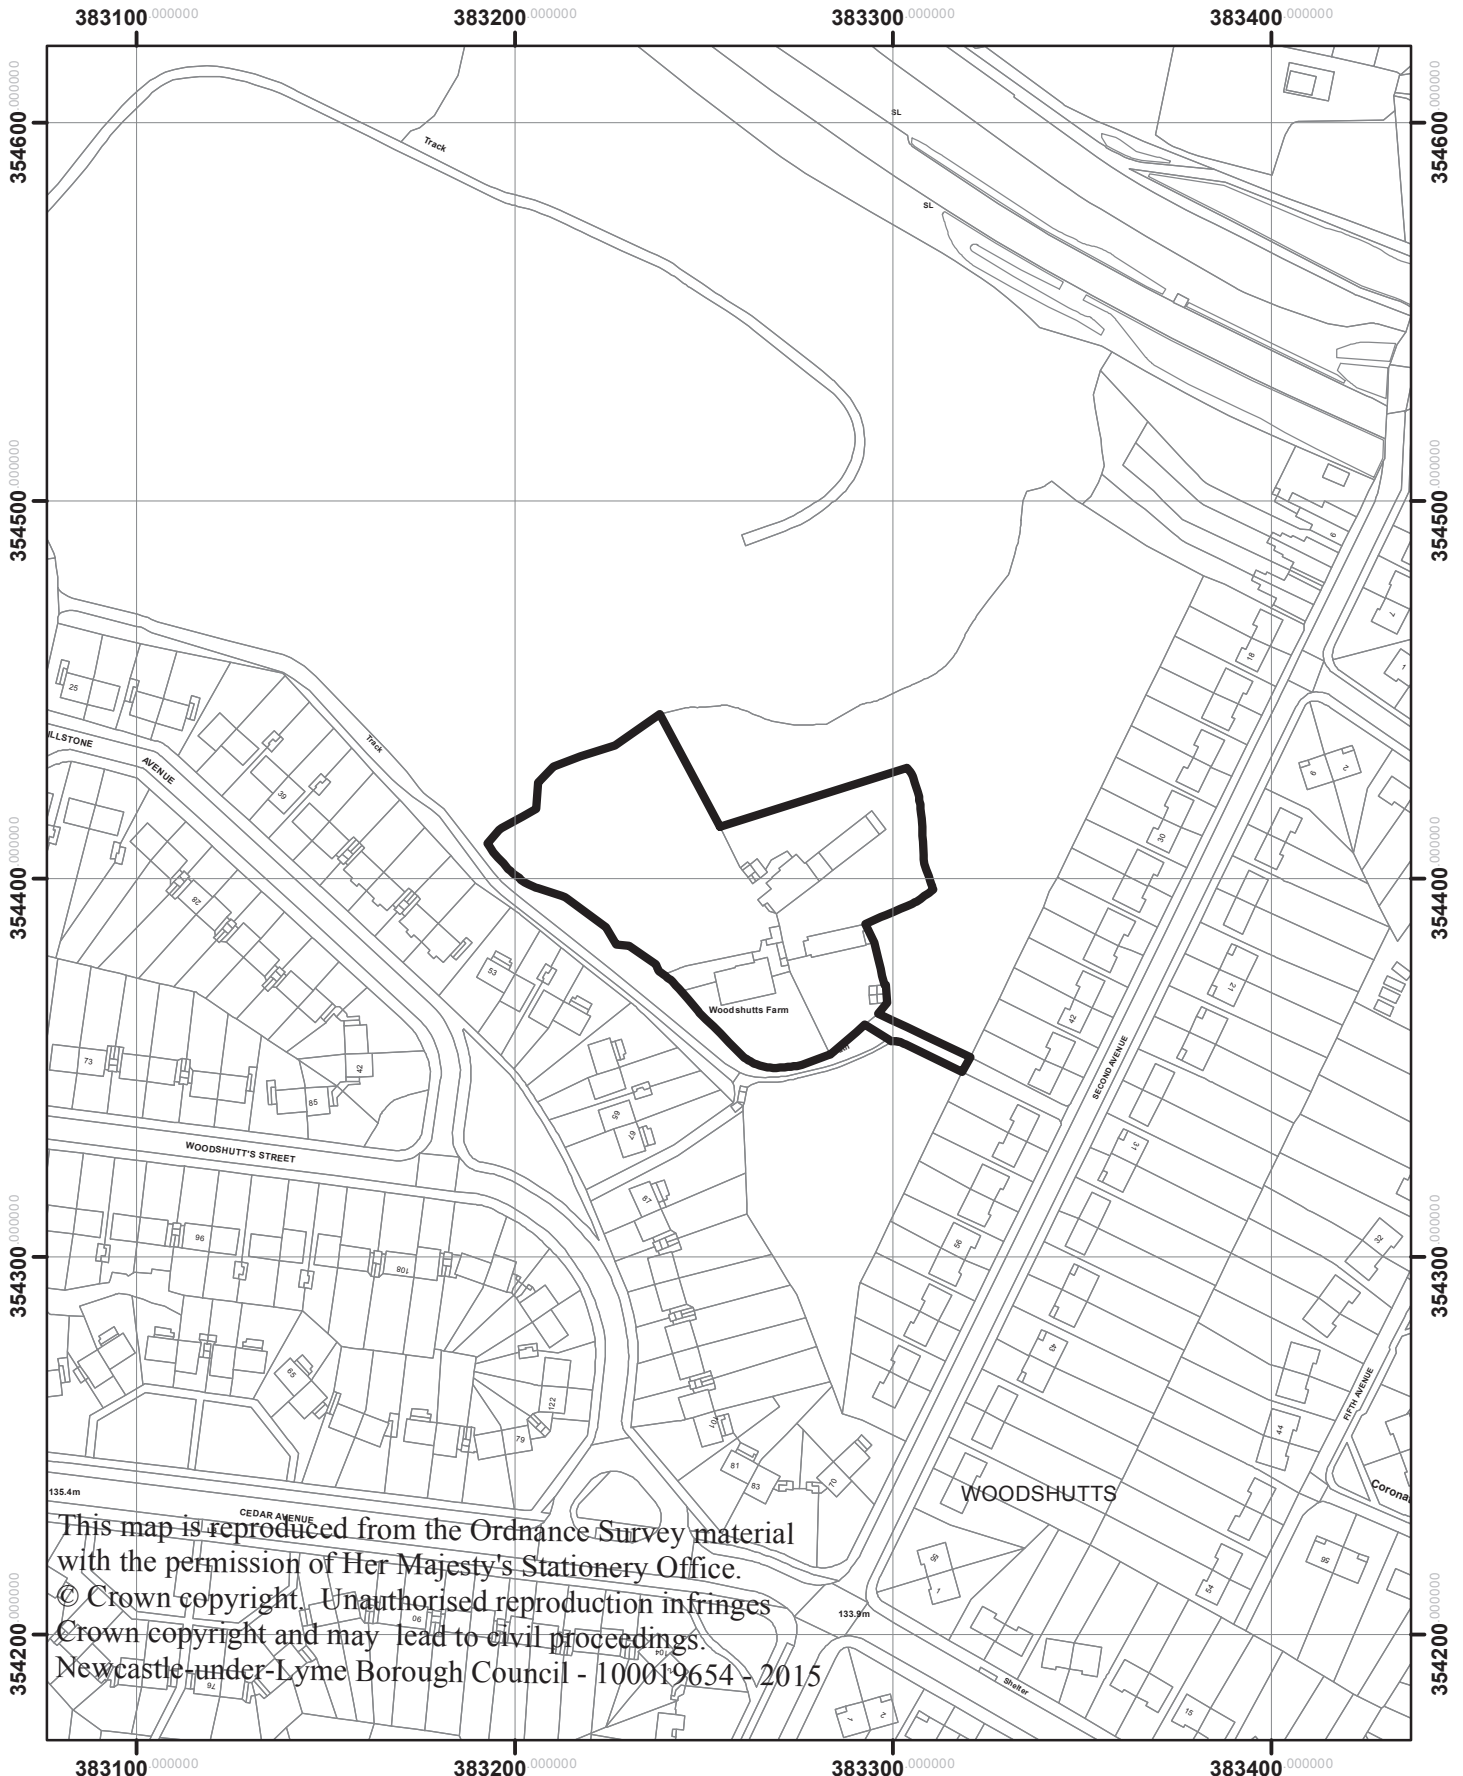

Woodshutts Farm  
Second Ave, Kidsgrove  
15/00947/FUL & 15/00948/LBC

Newcastle under Lyme Borough Council  
Planning & Development Services  
Date 02.02.2016

1:2,000